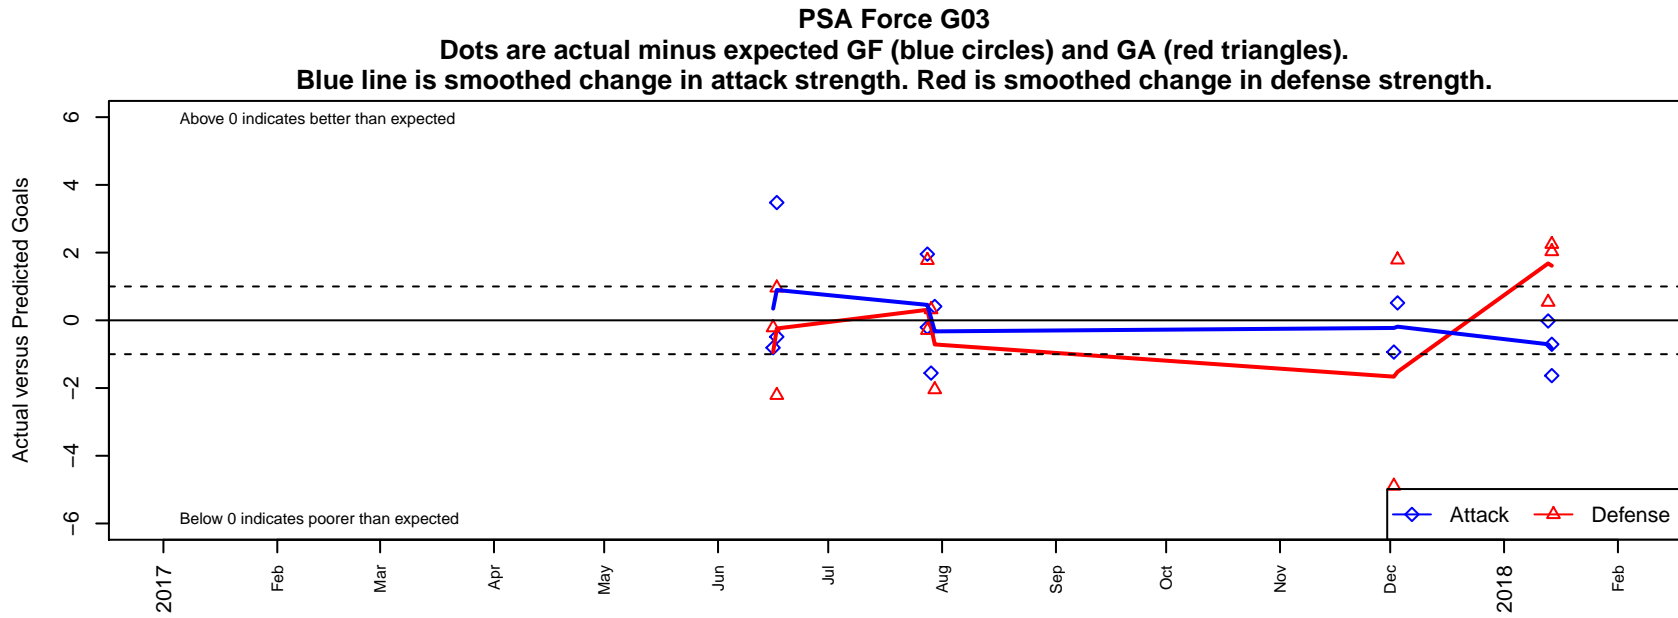

**attack and defense variance (black dot)
relative to other teams
and top 10 in region**

**attack and defense rating
relative to others at age
and all opponents in last 13 months**

PSA Force G03

Pilchuck Soccer Alliance
Marysville, WA
G03 total strength=1387
attack=15.01 defense=3.9
fall league = PSPL WSPL U15
notes= Jay 2016

alt names used:
PSA Force G03 Jay
PSA Force G03_Jay
PSA Force G03_Jay
PSA Force G03_Jay
PSA G03 Force_Jay

Venues played:
2017 Skagit Firecracker Div. 2 U15
2017 Crossfire Select U15 Gold
2017 PSPL WSPL U15
2017 PacNW Winter Classic 2003 Premier 2